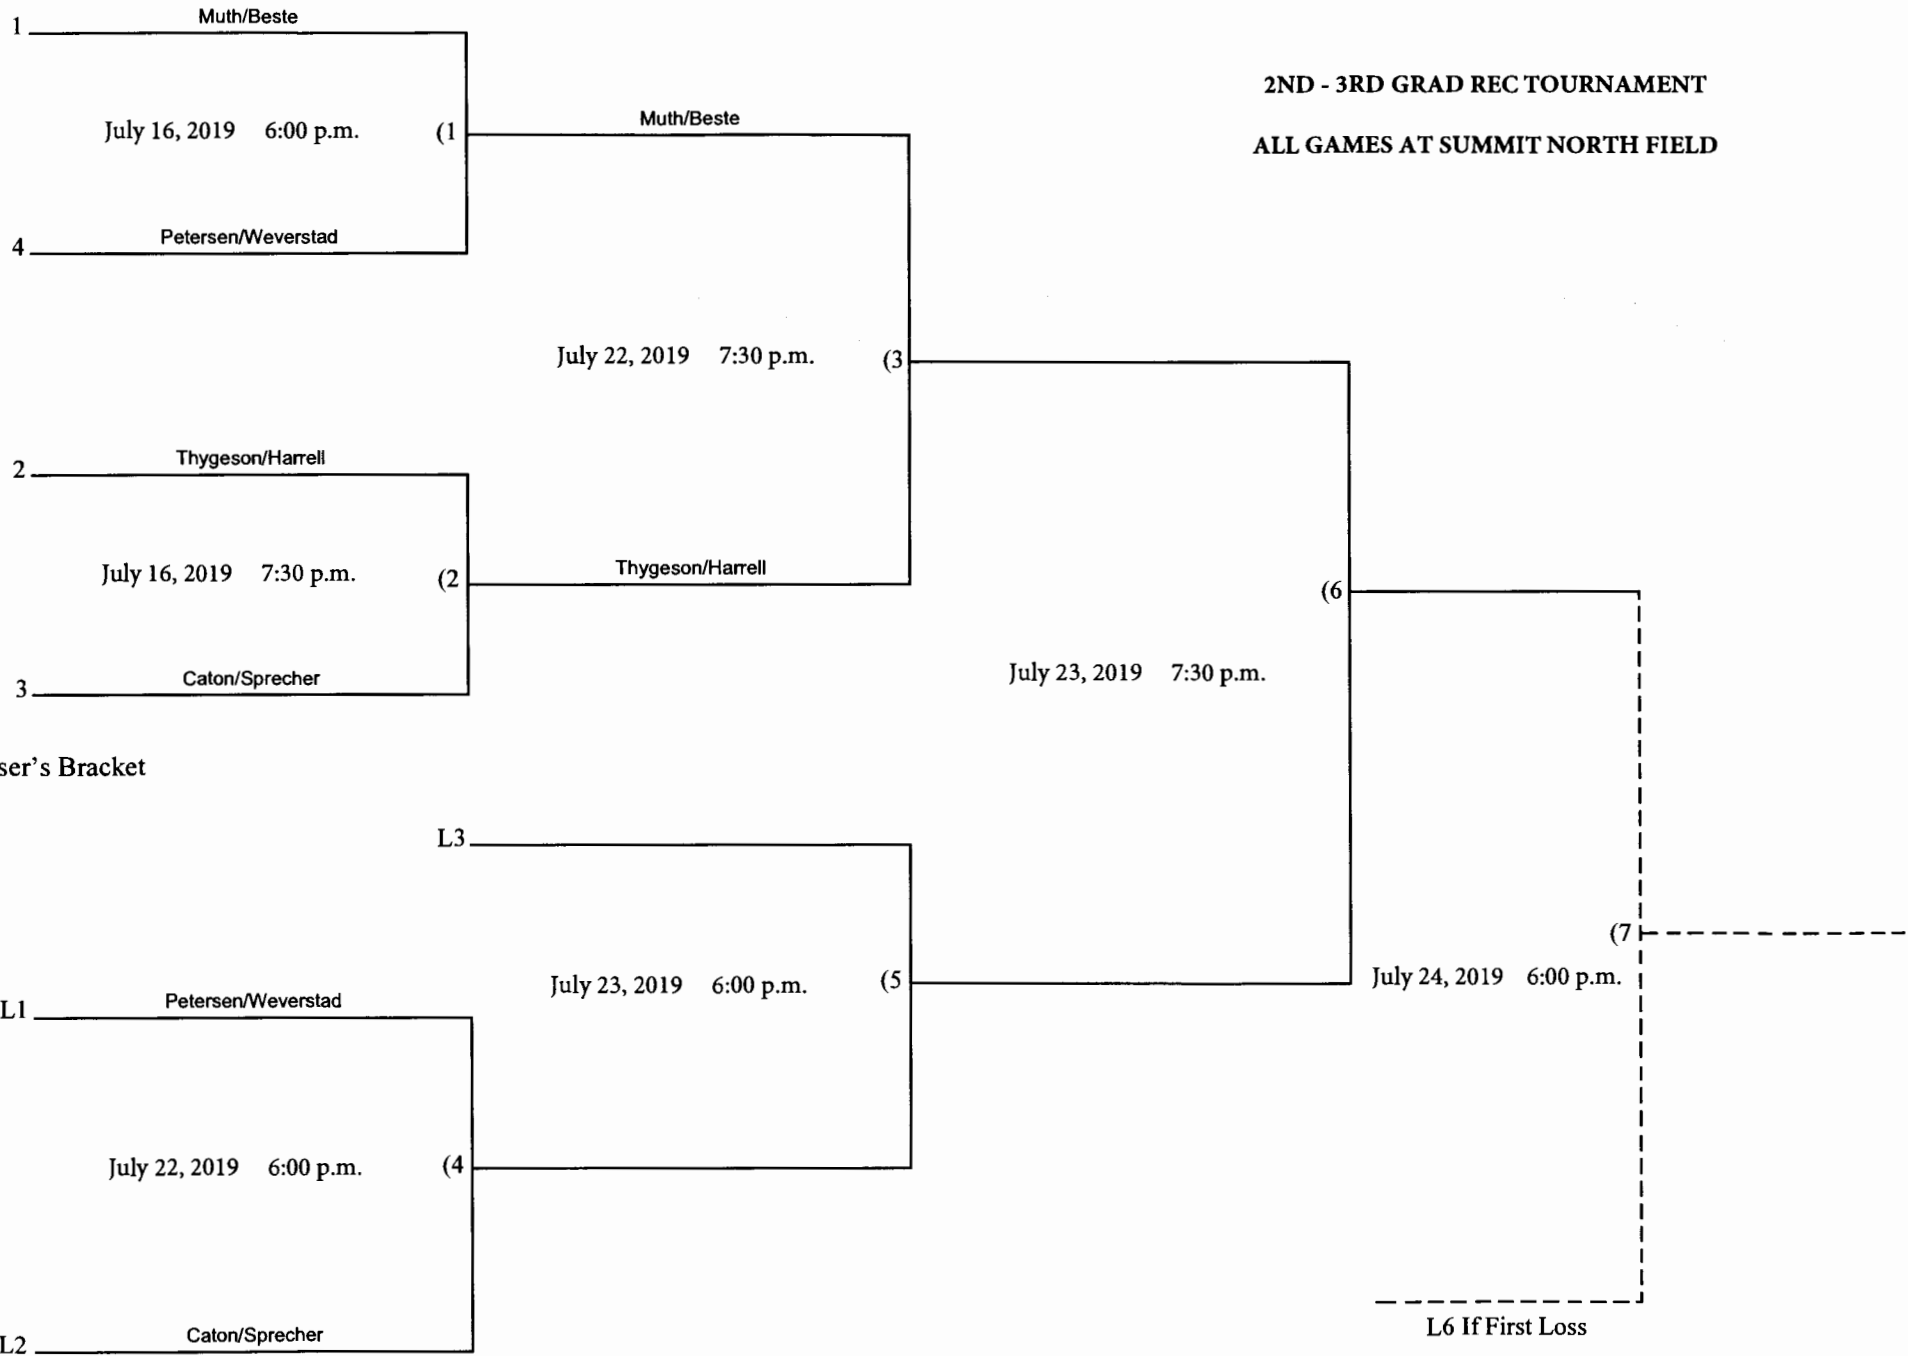

Winner's Bracket

4 Team Double Elimination

2ND - 3RD GRAD REC TOURNAMENT

ALL GAMES AT SUMMIT NORTH FIELD

Loser's Bracket